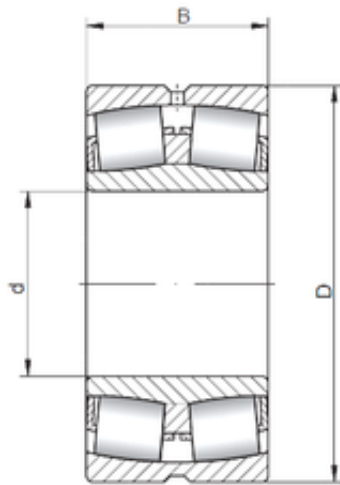

BEARING-MALAYSIA SDN.BHD.

340 mm x 520 mm x 133 mm ISO 23068W33
spherical roller bearings

Bearing No. 23068W33

Size	340x520x133 mm
Bore Diameter	340 mm
Outer Diameter	520 mm
Width	133 mm
d	340 mm
D	520 mm
B	133 mm
C	133 mm

23068W33 Bearing 2D drawings and 3D CAD models