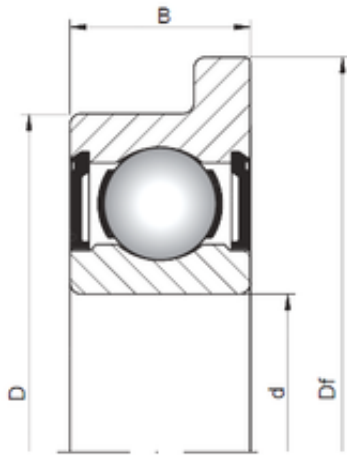

BEARING-MALAYSIA SDN.BHD.

8 mm x 19 mm x 6 mm ISO FL619/8 ZZ deep groove ball bearings

Bearing No. FL619/8 ZZ

Size	8x19x6 mm
Bore Diameter	8 mm
Outer Diameter	19 mm
Width	6 mm
d	8 mm
D	19 mm
B	6 mm
C	6 mm
Df	22 mm

FL619/8 ZZ Bearing 2D drawings and 3D CAD models