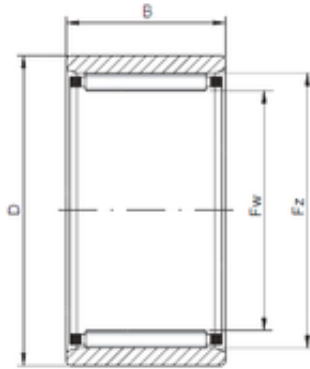

BEARING-MALAYSIA SDN.BHD.

90 mm x 110 mm x 30 mm ISO
RNAO90x110x30 cylindrical roller bearings

Bearing No. RNAO90x110x30

Bore Diameter	90 mm
Outer Diameter	110 mm
d	90 mm
Fw	90 mm
D	110 mm
Ew	98 mm
B	30 mm
C	30 mm

RNAO90x110x30 Bearing 2D drawings and 3D CAD models