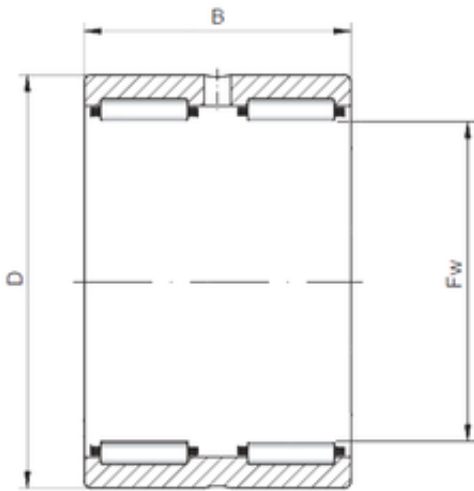

### ISO RNA6911 needle roller bearings

Bearing No. RNA6911

Size	63x80x45 mm
Bore Diameter	63 mm
Outer Diameter	80 mm
Width	45 mm
Fw	63 mm
D	80 mm
C	45 mm

RNA6911 Bearing 2D drawings and 3D CAD models