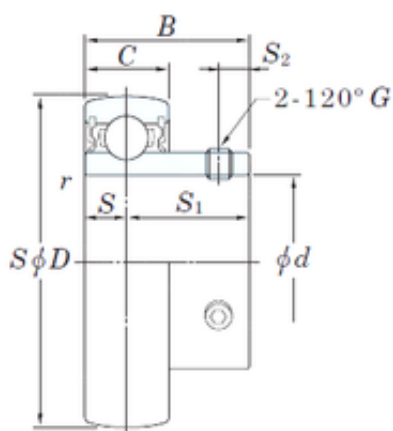

BEARING-MALAYSIA SDN.BHD.

25 mm x 52 mm x 34,1 mm KOYO UC205L2
deep groove ball bearings

Bearing No. UC205L2

Size	25x52x34.1 mm
Bore Diameter	25 mm
Outer Diameter	52 mm
Width	34,1 mm
d	25 mm
D	52 mm
B	34,1 mm
C	17 mm
S1	19,8 mm
r min.	1 mm
C	5 mm
S	14,3 mm
S2	5,5 mm
Thread (G)	M6 × 0,75
Weight	0,2 Kg
Basic dynamic load rating (C)	14 kN
Basic static load rating (C0)	7,85 kN

UC205L2 Bearing 2D drawings and 3D CAD models