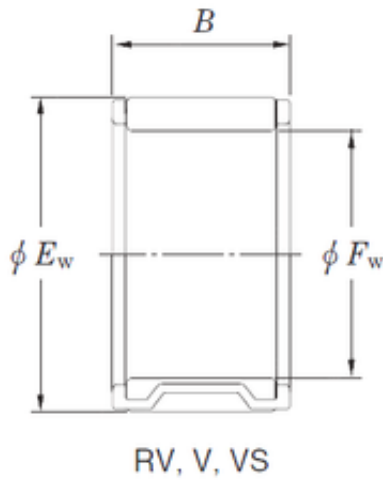

BEARING-MALAYSIA SDN.BHD.

KOYO 16VS2212-2 needle roller bearings

Bearing No. 16VS2212-2

Size	16x22x12 mm
Bore Diameter	16 mm
Outer Diameter	22 mm
Width	12 mm
Fw	16 mm
Ew	22 mm
B	12 mm
Weight	0,011 Kg
Basic dynamic load rating (C)	9,6 kN
Basic static load rating (C0)	9,6 kN

16VS2212-2 Bearing 2D drawings and 3D CAD models