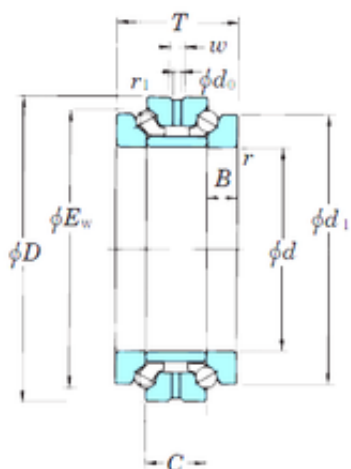

BEARING-MALAYSIA SDN.BHD.

320 mm x 480 mm x 47,5 mm KOYO 234464B
thrust ball bearings

Bearing No. 234464B

Size	320x480x190 mm
Bore Diameter	320 mm
Outer Diameter	480 mm
Width	190 mm
d	320 mm
D	480 mm
Ew	438 mm
T	190 mm
B	47,5 mm
C	95 mm
Angle ()	60 °
d1	426 mm
r min.	4 mm
r1 min.	1,5 mm
W	22 mm
Weight	106 Kg
Basic dynamic load rating (C)	479 kN
Basic static load rating (C0)	1 680 kN
(Grease) Lubrication Speed	730 r/min

234464B Bearing 2D drawings and 3D CAD models