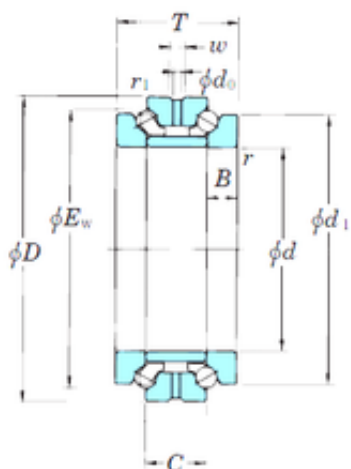

## BEARING-MALAYSIA SDN.BHD.

320 mm x 480 mm x 47,5 mm KOYO 234464B  
thrust ball bearings

Bearing No. 234464B

Size	320x480x190 mm
Bore Diameter	320 mm
Outer Diameter	480 mm
Width	190 mm
d	320 mm
D	480 mm
Ew	438 mm
T	190 mm
B	47,5 mm
C	95 mm
Angle ( )	60 °
d1	426 mm
r min.	4 mm
r1 min.	1,5 mm
W	22 mm
Weight	106 Kg
Basic dynamic load rating (C)	479 kN
Basic static load rating (C0)	1 680 kN
(Grease) Lubrication Speed	730 r/min

234464B Bearing 2D drawings and 3D CAD models