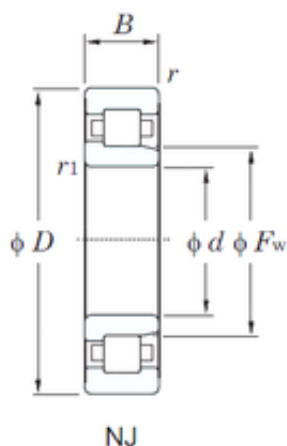

BEARING-MALAYSIA SDN.BHD.

300 mm x 540 mm x 85 mm KOYO NJ260
cylindrical roller bearings

Bearing No. NJ260

Size	300x540x85 mm
Bore Diameter	300 mm
Outer Diameter	540 mm
Width	85 mm
d	300 mm
Fw	364 mm
D	540 mm
B	85 mm
C	85 mm
r min.	5 mm
r1 min.	5 mm
Weight	90.7 Kg
Basic dynamic load rating (C)	1350 kN
Basic static load rating (C0)	1960 kN
(Grease) Lubrication Speed	920 r/min
Bearing No.	NJ260
r(min)	5
r1(min)	5
Cr	1690
C0r	1960
Cu	206
Grease lub.	920
Oil lub.	1100
Ew	-
d1	-

NJ260 Bearing 2D drawings and 3D CAD models

BEARING-MALAYSIA SDN.BHD.

B1	-
B2	-
da(min)	-
db(min)	320
db(max)	361
dc(min)	-
dd(min)	-
Da(max)	520
Db(max)	-
Db(min)	-
ra(max)	4
rb(max)	4
(Refer.)Mass(kg)	92.9