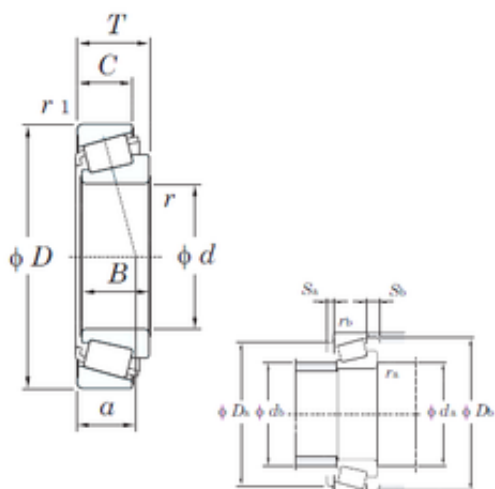

BEARING-MALAYSIA SDN.BHD.

69,85 mm x 120 mm x 32,545 mm KOYO
47487R/47420 tapered roller bearings

Bearing No. 47487R/47420

47487R/47420 Bearing 2D drawings and 3D CAD models

Size	69.85x120x32.545 mm
Bore Diameter	69,85 mm
Outer Diameter	120 mm
Width	32,545 mm
d	69,85 mm
D	120 mm
T	32,545 mm
B	32,545 mm
C	26,195 mm
a	26,6 mm
r min.	3,6 mm
r2 min.	3,2 mm
da min.	84 mm
Da	107 mm
db min	78 mm
ra max.	3,6 mm
rb max.	3,2 mm
Db	114 mm
Weight	1,486 Kg
Basic dynamic load rating (C)	150 kN
Basic static load rating (C0)	218 kN
(Grease) Lubrication Speed	3100 r/min
(Oil) Lubrication Speed	4200 r/min
Calculation factor (e)	0,36
Calculation factor (Y0)	0,92