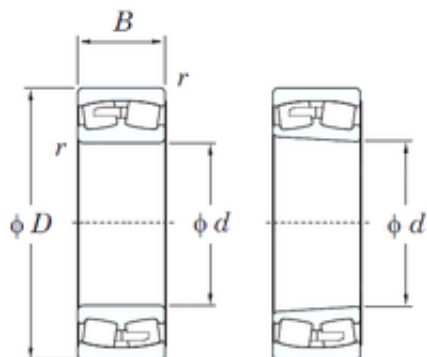

## BEARING-MALAYSIA SDN.BHD.

340 mm x 520 mm x 180 mm KOYO  
24068RK30 spherical roller bearings

Bearing No. 24068RK30

Size	340x520x180 mm
Bore Diameter	340 mm
Outer Diameter	520 mm
Width	180 mm
d	340 mm
D	520 mm
B	180 mm
C	180 mm
r min.	5 mm
da min.	362 mm
Da max.	498 mm
ra max.	4 mm
Weight	137 Kg
Basic dynamic load rating (C)	2640 kN
Basic static load rating (C0)	5170 kN
(Grease) Lubrication Speed	480 r/min
(Oil) Lubrication Speed	640 r/min
Calculation factor (e)	0,33
Calculation factor (Y0)	2,01
Calculation factor (Y1)	2,06

24068RK30 Bearing 2D drawings and 3D CAD models