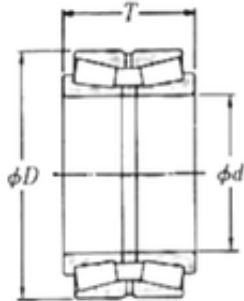

BEARING-MALAYSIA SDN.BHD.

43 mm x 91 mm x 35,4 mm KOYO 46T090904 tapered roller bearings

Bearing No. 46T090904

Size	43x91x35.4 mm
Bore Diameter	43 mm
Outer Diameter	91 mm
Width	35,4 mm
d	43 mm
D	91 mm
T	35,4 mm
B	35,4 mm

46T090904 Bearing 2D drawings and 3D CAD models