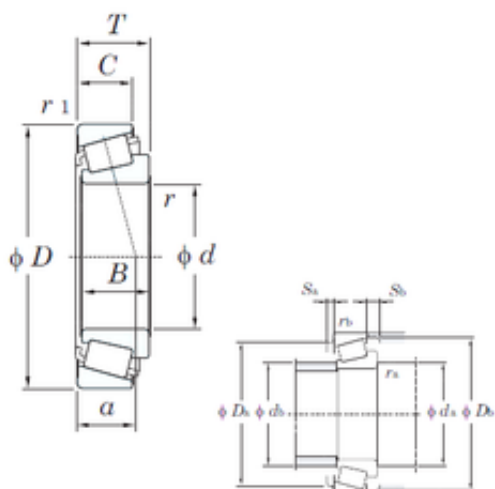

BEARING-MALAYSIA SDN.BHD.

44,45 mm x 93,662 mm x 31,75 mm KOYO
46175/46368 tapered roller bearings

Bearing No. 46175/46368

46175/46368 Bearing 2D drawings and 3D CAD models

Size	44.45x93.662x31.75 mm
Bore Diameter	44,45 mm
Outer Diameter	93,662 mm
Width	31,75 mm
d	44,45 mm
D	93,662 mm
T	31,75 mm
B	31,75 mm
C	26,195 mm
a	24 mm
r min.	0,8 mm
r2 min.	3,2 mm
da min.	55 mm
Da	79 mm
db min	54 mm
ra max.	0,8 mm
rb max.	3,2 mm
Db	87 mm
Weight	1,012 Kg
Basic dynamic load rating (C)	105 kN
Basic static load rating (C0)	134 kN
(Grease) Lubrication Speed	4400 r/min
(Oil) Lubrication Speed	5800 r/min
Calculation factor (e)	0,4
Calculation factor (Y0)	0,82