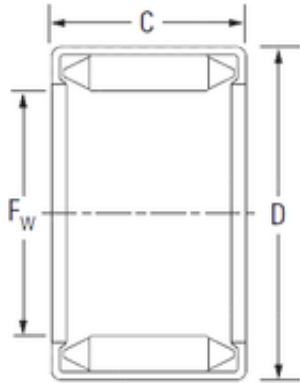

BEARING-MALAYSIA SDN.BHD.

KOYO DL 20 16 needle roller bearings

Bearing No. DL 20 16

Size	20x26x16 mm
Bore Diameter	20 mm
Outer Diameter	26 mm
Width	16 mm
Fw	20 mm
D	26 mm
C	16 mm
Weight	0.020 Kg
Basic dynamic load rating (C)	16.0 kN

DL 20 16 Bearing 2D drawings and 3D CAD models