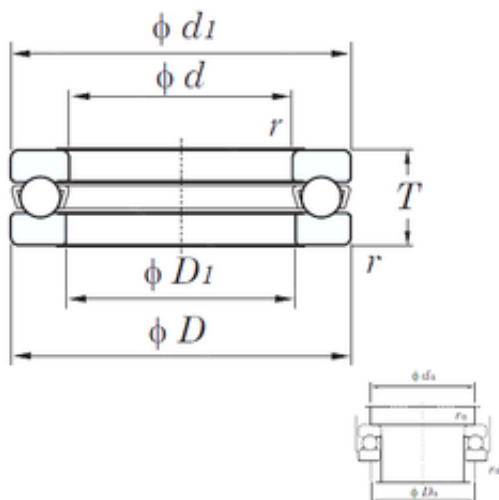

BEARING-MALAYSIA SDN.BHD.

KOYO 51109 thrust ball bearings

Bearing No. 51109

Size	45x65x14 mm
Bore Diameter	45 mm
Outer Diameter	65 mm
Width	14 mm
d	45 mm
D	65 mm
T	14 mm
r min.	0,6 mm
Basic dynamic load rating (C)	27,8 kN
Basic static load rating (C0)	69,1 kN
(Grease) Lubrication Speed	3200 r/min
Bearing No.	51109
r(min)	0.6
Ca	34.8
Coa	69.1
Cu	3.10
Grease lub.	3200
Oil lub.	5000
d1(max)	65
D1(min)	47
D2(min)	-
D3(min)	-
A	-
R	-
C	-
da(min)	57

51109 Bearing 2D drawings and 3D CAD models

BEARING-MALAYSIA SDN.BHD.

Da(max)	53
ra(max)	0.6
(Refer.)Mass(kg)	0.150