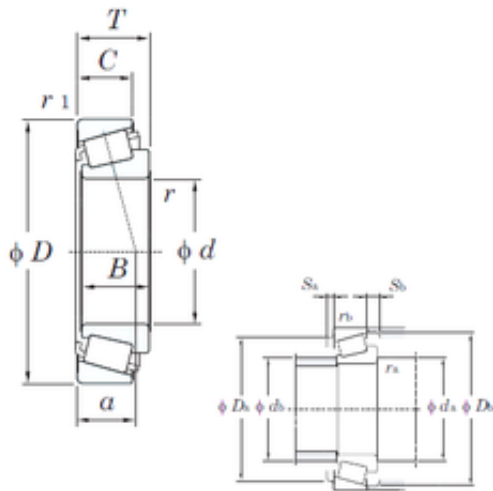

BEARING-MALAYSIA SDN.BHD.

42 mm x 76 mm x 27,5 mm KOYO KE ST4276
ALFT tapered roller bearings

Bearing No. KE ST4276 ALFT

Size	42x76x23.8 mm
Bore Diameter	42 mm
Outer Diameter	76 mm
Width	23,8 mm
d	42 mm
D	76 mm
T	23,8 mm
B	27,5 mm
C	19,8 mm
R	2,3 mm

KE ST4276 ALFT Bearing 2D drawings and 3D CAD models