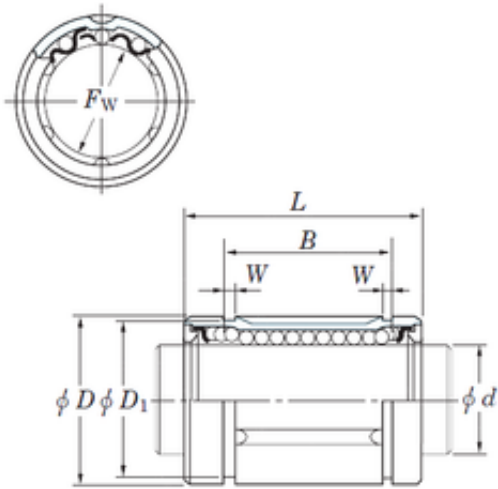

BEARING-MALAYSIA SDN.BHD.

KOYO SDM60 linear bearings

Bearing No. SDM60

Size	60x90x85 mm
Bore Diameter	60 mm
Outer Diameter	90 mm
Width	85 mm
Fw	60 mm
D	90 mm
B	85 mm
D1	86,5 mm
L	110 mm
W	3,15 mm
Weight	1,85 Kg
Basic dynamic load rating (C)	5170 kN

SDM60 Bearing 2D drawings and 3D CAD models