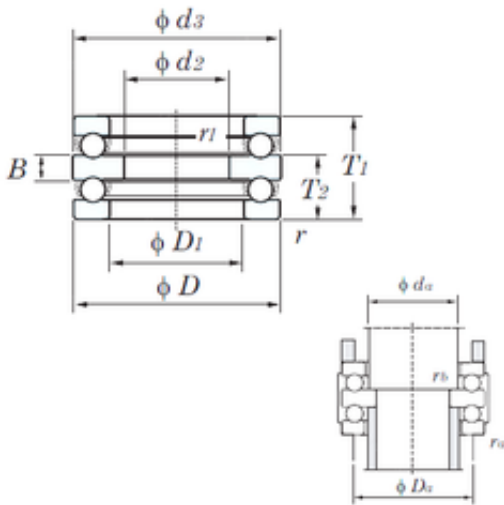

BEARING-MALAYSIA SDN.BHD.

KOYO 52424 thrust ball bearings

Bearing No. 52424

Size	95x250x177 mm
Bore Diameter	95 mm
Outer Diameter	250 mm
Width	177 mm
d2	95 mm
D	250 mm
T1	177 mm
T2	108.5 mm
d3	249 mm
r min.	4 mm
r1 min.	1.5 mm
B	40 mm
D1	123 mm
da min.	120 mm
Da max.	185 mm
ra max.	3 mm
rb max.	1.5 mm
Weight	44.2 Kg
Basic dynamic load rating (C)	480 kN
Basic static load rating (C0)	1460 kN
(Grease) Lubrication Speed	520 r/min

52424 Bearing 2D drawings and 3D CAD models