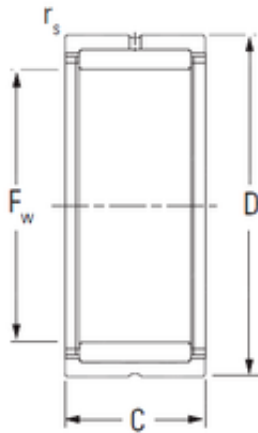

BEARING-MALAYSIA SDN.BHD.

KOYO NK80/35 needle roller bearings

Bearing No. NK80/35

Size	80x95x35 mm
Bore Diameter	80 mm
Outer Diameter	95 mm
Width	35 mm
F _w	80 mm
D	95 mm
C	35 mm
r ₅ min.	1 mm
Weight	0,38 Kg
Basic dynamic load rating (C)	79,7 kN
Basic static load rating (C ₀)	184 kN
(Grease) Lubrication Speed	3400 r/min
Bearing No.	NK80/35
r _s (min)	1
C _r	79.7
C _{0r}	184
C _u	28.7
Grease lub.	3400
Oil lub.	5300
(Refer.) Mass(kg)	0.380

NK80/35 Bearing 2D drawings and 3D CAD models