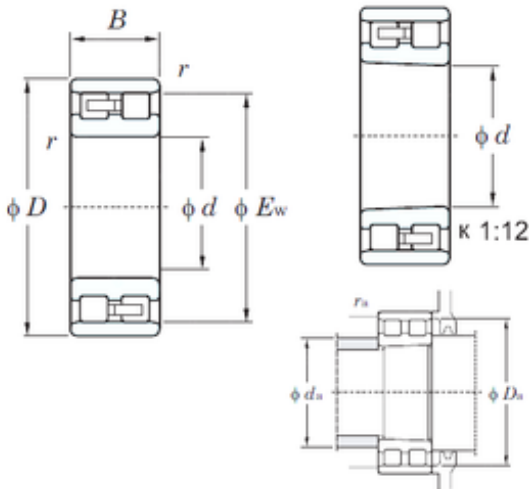

BEARING-MALAYSIA SDN.BHD.

240 mm x 360 mm x 92 mm KOYO NN3048K
cylindrical roller bearings

Bearing No. NN3048K

NN3048K Bearing 2D drawings and 3D CAD models

Size	240x360x92 mm
Bore Diameter	240 mm
Outer Diameter	360 mm
Width	92 mm
d	240 mm
D	360 mm
Ew	330 mm
B	92 mm
C	92 mm
r min.	3 mm
da min.	253 mm
Da min	333 mm
Da max.	347 mm
ra max.	2,5 mm
Weight	31,8 Kg
Basic dynamic load rating (C)	864 kN
Basic static load rating (C0)	1590 kN
(Grease) Lubrication Speed	1400 r/min
Bearing No.	NN3048K
r(min)	3
Cr	1090
C0r	1590
Cu	184
Grease lub.	1400
Oil lub.	1700

BEARING-MALAYSIA SDN.BHD.

Fw	-
da(min)	253
da(max)	-
db(min)	-
Da(max)	347
Da(min)	333
ra(max)	2.5
(Refer.)Mass(kg)	31.8