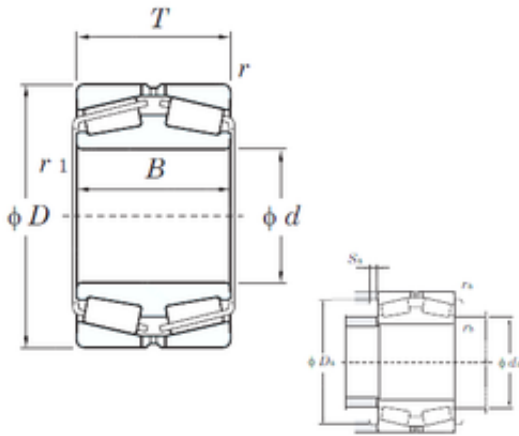

BEARING-MALAYSIA SDN.BHD.

460 mm x 760 mm x 240 mm KOYO 45392 tapered roller bearings

Bearing No. 45392

45392 Bearing 2D drawings and 3D CAD models

Size	460x760x240 mm
Bore Diameter	460 mm
Outer Diameter	760 mm
Width	240 mm
d	460 mm
D	760 mm
T	240 mm
B	240 mm
r min.	7,5 mm
r1 min.	7,5 mm
da max	532 mm
Db min.	677 mm
ra max.	6 mm
rb max.	6 mm
Db max	724 mm
Weight	444 Kg
Basic dynamic load rating (C)	5230 kN
Basic static load rating (C0)	10400 kN
(Grease) Lubrication Speed	250 r/min
(Oil) Lubrication Speed	330 r/min
Calculation factor (e)	0,39
Calculation factor (Y0)	1,7
Bearing No.	45392
r(min)	7.5
r1(min)	7.5

BEARING-MALAYSIA SDN.BHD.

Cr	6570
C0r	10400
Cu	463
Grease lub.	250
Oil lub.	330
da(max)	532
Da(max)	724
Da(min)	677
Sa(min)	7
ra(max)	6
rb(max)	6
e	0.39
Y2	1.74
Y3	2.59
Y0	1.70
(Refer.) Mass(kg)	444