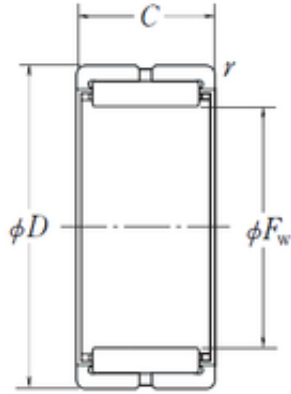

### NSK RNA49/38 needle roller bearings

Bearing No. RNA49/38

Size	45x58x20 mm
Bore Diameter	45 mm
Outer Diameter	58 mm
Width	20 mm
Fw	45 mm
D	58 mm
C	20 mm
r min.	0,6 mm
Weight	0,12 Kg
Basic dynamic load rating (C)	34 kN
Basic static load rating (C0)	56 kN