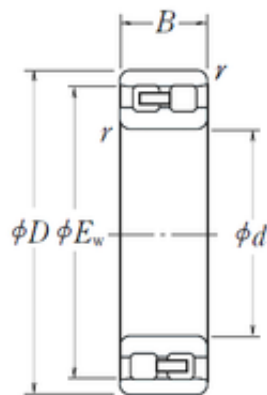

BEARING-MALAYSIA SDN.BHD.

100 mm x 150 mm x 37 mm NSK NN 3020
cylindrical roller bearings

Bearing No. NN 3020

Size	100x137x37 mm
Bore Diameter	100 mm
Outer Diameter	137 mm
Width	37 mm
d	100 mm
D	150 mm
Ew	137 mm
B	37 mm
C	37 mm
r min.	1,5 mm
Weight	2,28 Kg
Basic dynamic load rating (C)	157 kN
Basic static load rating (C0)	265 kN
(Grease) Lubrication Speed	4 000 r/min

NN 3020 Bearing 2D drawings and 3D CAD models