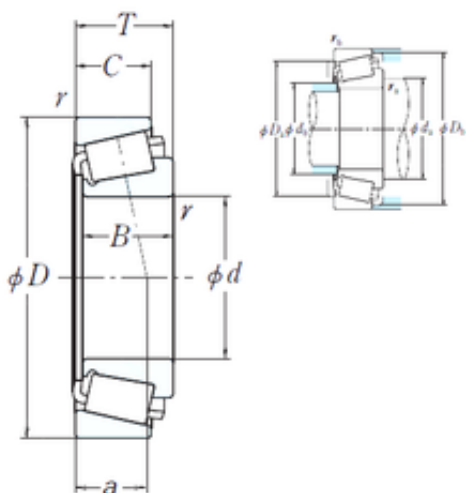

## BEARING-MALAYSIA SDN.BHD.

660,4 mm x 854,075 mm x 85,468 mm NSK  
EE749260/749336 cylindrical roller bearings

Bearing No. EE749260/749336

EE749260/749336 Bearing 2D drawings and 3D CAD models

Size	660.4x854.075x85.725 mm
Bore Diameter	660,4 mm
Outer Diameter	854,075 mm
Width	85,725 mm
d	660,4 mm
D	854,075 mm
T	85,725 mm
B	85,468 mm
C	60,325 mm
R	9,7 mm
r	6,4 mm
a	124,5 mm
Da	813 mm
db	690 mm
da	712 mm
Db	831 mm
Weight	119 Kg
Basic dynamic load rating (C)	2000 kN
Basic static load rating (C0)	4650 kN
Calculation factor (e)	0,35
Calculation factor (Y0)	0,94