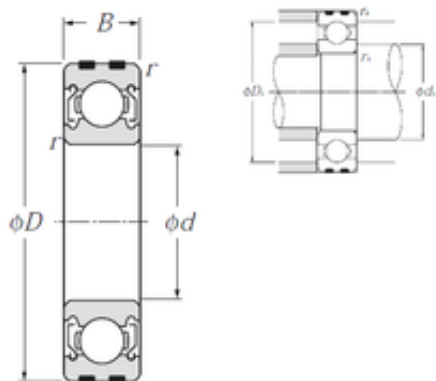

BEARING-MALAYSIA SDN.BHD.

45 mm x 85 mm x 19 mm NTN EC-6209ZZ
deep groove ball bearings

Bearing No. EC-6209ZZ

Size	45x85x19 mm
Bore Diameter	45 mm
Outer Diameter	85 mm
Width	19 mm
d	45 mm
D	85 mm
B	19 mm
C	19 mm
r min.	1,1 mm
da min.	51,5 mm
da max	55,5 mm
Da max.	78,5 mm
ra max.	1 mm
Weight	0,391 Kg
Basic dynamic load rating (C)	32,5 kN
Basic static load rating (C0)	20,4 kN
(Grease) Lubrication Speed	7 800 r/min

EC-6209ZZ Bearing 2D drawings and 3D CAD models