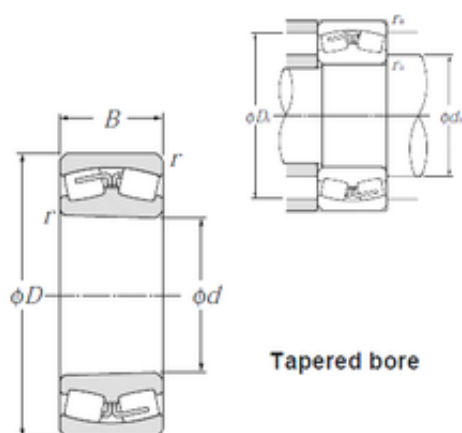

BEARING-MALAYSIA SDN.BHD.

140 mm x 225 mm x 68 mm NTN 23128BK
spherical roller bearings

Bearing No. 23128BK

| | |
|-------------------------------|---------------|
| Size | 140x225x68 mm |
| Bore Diameter | 140 mm |
| Outer Diameter | 225 mm |
| Width | 68 mm |
| d | 140 mm |
| D | 225 mm |
| B | 68 mm |
| C | 68 mm |
| r min. | 2,1 mm |
| da min. | 152 mm |
| Da max. | 213 mm |
| ra max. | 2 mm |
| Weight | 9,86 Kg |
| Basic dynamic load rating (C) | 540 kN |
| Basic static load rating (C0) | 895 kN |
| (Grease) Lubrication Speed | 1 400 r/min |
| (Oil) Lubrication Speed | 1 800 r/min |
| Calculation factor (e) | 0,3 |
| Calculation factor (Y0) | 2,2 |
| Calculation factor (Y1) | 2,25 |
| Category | Bearings |
| Inventory | 0.0 |
| Manufacturer Name | NTN |
| Minimum Buy Quantity | N/A |
| Weight / Kilogram | 0 |

23128BK Bearing 2D drawings and 3D CAD models

BEARING-MALAYSIA SDN.BHD.

| | |
|---------------|---------------|
| EAN | 4547359280739 |
| Product Group | B04311 |