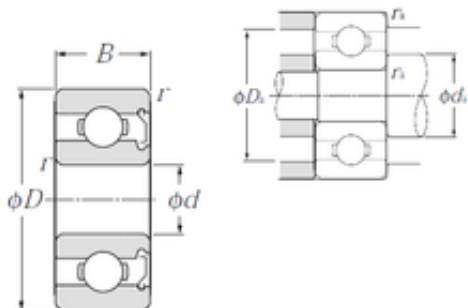

BEARING-MALAYSIA SDN.BHD.

7 mm x 11 mm x 3 mm NTN WA677Z deep groove ball bearings

Bearing No. WA677Z

Size	7x11x3 mm
Bore Diameter	7 mm
Outer Diameter	11 mm
Width	3 mm
d	7 mm
D	11 mm
B	3 mm
C	3 mm
r min.	0,1 mm
da min.	7,8 mm
da max	8,1 mm
Da max.	10,2 mm
ra max.	0,1 mm
Weight	0,77 Kg
Basic dynamic load rating (C)	0,555 kN
Basic static load rating (C0)	0,269 kN
(Grease) Lubrication Speed	40 000 r/min
(Oil) Lubrication Speed	47 000 r/min

WA677Z Bearing 2D drawings and 3D CAD models