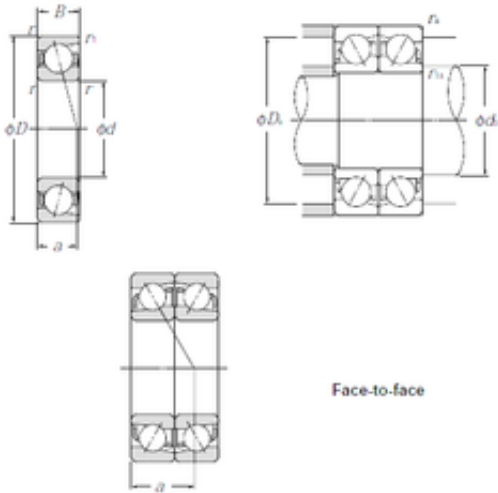

BEARING-MALAYSIA SDN.BHD.

40 mm x 90 mm x 23 mm NTN 7308DF angular contact ball bearings

Bearing No. 7308DF

7308DF Bearing 2D drawings and 3D CAD models

Size	40x90x23 mm
Bore Diameter	40 mm
Outer Diameter	90 mm
Width	23 mm
d	40 mm
D	90 mm
B	23 mm
ra1 max.	1 mm
Angle (°)	25 °
a	30,5 mm
r min.	1,5 mm
r1 min.	1 mm
2B	46 mm
Da max.	81,5 mm
db min	45,5 mm
ra max.	1,5 mm
Weight	1,25 Kg
Basic dynamic load rating (C)	79,5 kN
Basic static load rating (C0)	66 kN
(Grease) Lubrication Speed	6 900 r/min