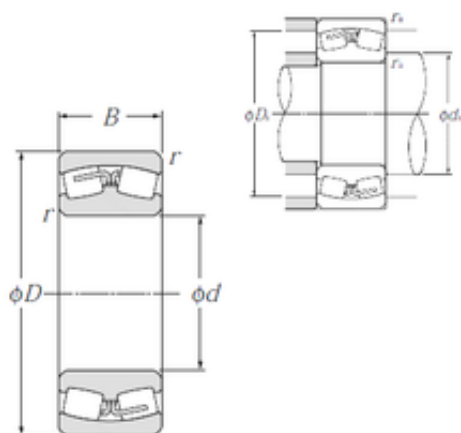

BEARING-MALAYSIA SDN.BHD.

100 mm x 180 mm x 46 mm NTN 22220B
spherical roller bearings

Bearing No. 22220B

Size	100x180x46 mm
Bore Diameter	100 mm
Outer Diameter	180 mm
Width	46 mm
d	100 mm
D	180 mm
B	46 mm
C	46 mm
r min.	2,1 mm
da min.	112 mm
Da max.	168 mm
ra max.	2 mm
Weight	4,95 Kg
Basic dynamic load rating (C)	315 kN
Basic static load rating (C0)	415 kN
(Grease) Lubrication Speed	2 400 r/min
(Oil) Lubrication Speed	3 200 r/min
Calculation factor (e)	0,26
Calculation factor (Y0)	2,49
Calculation factor (Y1)	2,55
Category	Bearings
Inventory	0.0
Manufacturer Name	NTN
Minimum Buy Quantity	N/A
Weight / Kilogram	0

22220B Bearing 2D drawings and 3D CAD models

BEARING-MALAYSIA SDN.BHD.

Product Group	B04311
---------------	--------