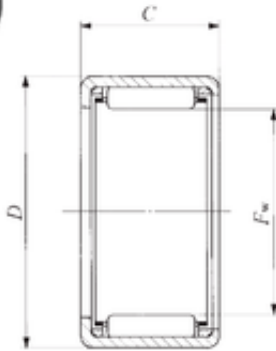

BEARING-MALAYSIA SDN.BHD.

NTN 7E-HKS 28X35X33/8A needle roller bearings

Bearing No. 7E-HKS 28X35X33/8A

Size	28x35x33 mm
Bore Diameter	28 mm
Outer Diameter	35 mm
Width	33 mm
d	28 mm
D	35 mm
C	33 mm

7E-HKS 28X35X33/8A Bearing 2D drawings and 3D CAD models