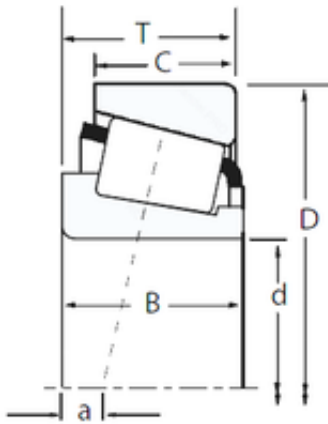

BEARING-MALAYSIA SDN.BHD.

76,2 mm x 127 mm x 23,012 mm Timken
34301/34500 tapered roller bearings

Bearing No. 34301/34500

Size	76.2x127x26.988 mm
Bore Diameter	76,2 mm
Outer Diameter	127 mm
Width	26,988 mm
d	76,2 mm
D	127 mm
T	26,988 mm
B	23,012 mm
C	19,842 mm
R	3,5 mm
r	3,3 mm

34301/34500 Bearing 2D drawings and 3D CAD models