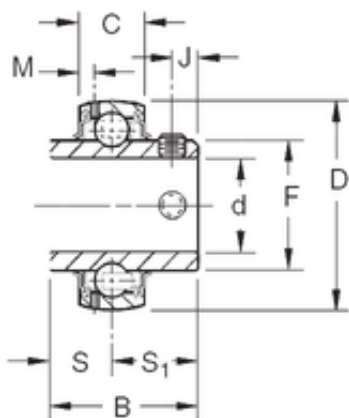

## BEARING-MALAYSIA SDN.BHD.

44,45 mm x 90 mm x 51,59 mm Timken  
GYM1112KRRB deep groove ball bearings

Bearing No. GYM1112KRRB

Size	44.45x90x51.59 mm
Bore Diameter	44,45 mm
Outer Diameter	90 mm
Width	51,59 mm
d	44,45 mm
D	90 mm
B	51,59 mm
C	22 mm
S1	32,54 mm
F	62,84 mm
J	10 mm
M	4,7 mm
S	19,05 mm
Thread (G)	M10x1,5
Weight	1,203 Kg
Basic dynamic load rating (C)	39,2 kN

GYM1112KRRB Bearing 2D drawings and 3D CAD models