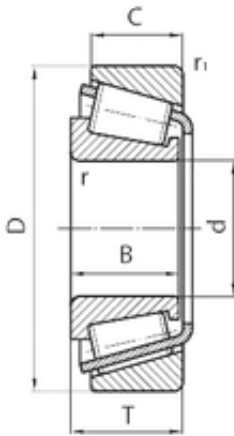

BEARING-MALAYSIA SDN.BHD.

25,4 mm x 59,53 mm x 23,114 mm Timken
NP636046/NP801481 tapered roller bearings

Bearing No. NP636046/NP801481

Size	25.4x59.53x23.368 mm
Bore Diameter	25,4 mm
Outer Diameter	59,53 mm
Width	23,368 mm
d	25,4 mm
D	59,53 mm
T	23,368 mm
B	23,114 mm

NP636046/NP801481 Bearing 2D drawings and 3D
CAD models