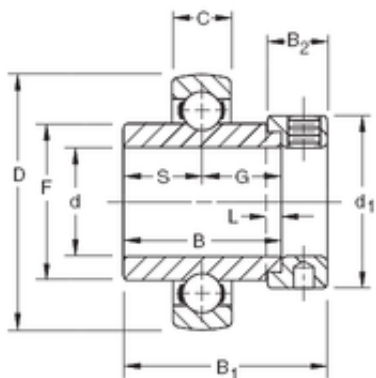

BEARING-MALAYSIA SDN.BHD.

25,4 mm x 52 mm x 34,93 mm Timken
SM1100KB deep groove ball bearings

Bearing No. SM1100KB

Size	25.4x52x34.93 mm
Bore Diameter	25,4 mm
Outer Diameter	52 mm
Width	34,93 mm
d	25,4 mm
D	52 mm
B	34,93 mm
C	15 mm
d1	38,1 mm
B1	44,45 mm
B2	13,5 mm
F	33,83 mm
G	17,5 mm
L	4 mm
S	17,5 mm
Weight	0,217 Kg
Basic dynamic load rating (C)	15,6 kN

SM1100KB Bearing 2D drawings and 3D CAD models