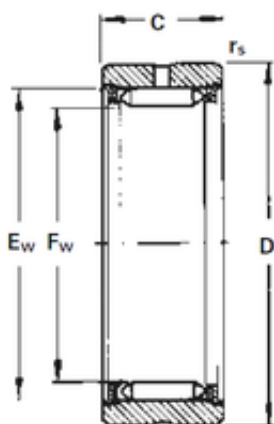

BEARING-MALAYSIA SDN.BHD.

Timken RNA3180 needle roller bearings

Bearing No. RNA3180

RNA3180 Bearing 2D drawings and 3D CAD models

Size	216x224.1x57 mm
Bore Diameter	216 mm
Outer Diameter	224,1 mm
Width	57 mm
F _w	216 mm
D	255 mm
E _w	224,1 mm
C	57 mm
r	1,85 mm
Weight	6,04 Kg
Basic dynamic load rating (C)	385 kN
Basic static load rating (C ₀)	1240 kN
(Grease) Lubrication Speed	1200 r/min