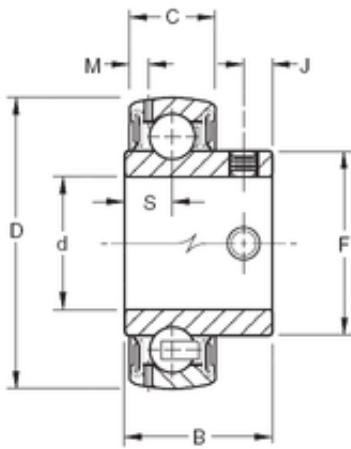

BEARING-MALAYSIA SDN.BHD.

50 mm x 90 mm x 44,3 mm Timken
GYAE50RRB deep groove ball bearings

Bearing No. GYAE50RRB

Size	50x90x44.3 mm
Bore Diameter	50 mm
Outer Diameter	90 mm
Width	44,3 mm
d	50 mm
D	90 mm
B	44,3 mm
C	22 mm
F	62,7 mm
J	9,02 mm
M	4,44 mm
S	13,46 mm
Thread (G)	M10X1,5
Weight	0,57 Kg
Basic dynamic load rating (C)	39,2 kN

GYAE50RRB Bearing 2D drawings and 3D CAD models