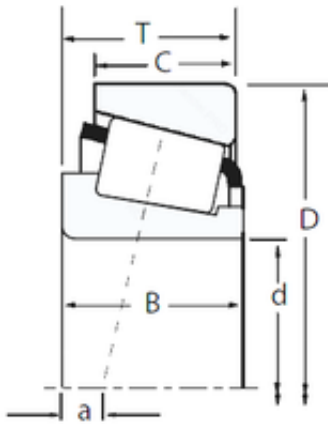

BEARING-MALAYSIA SDN.BHD.

101,6 mm x 214,312 mm x 52,388 mm Timken
H924033/H924010 tapered roller bearings

Bearing No. H924033/H924010

Size	101.6x214.312x55.562 mm
Bore Diameter	101,6 mm
Outer Diameter	214,312 mm
Width	55,562 mm
d	101,6 mm
D	214,312 mm
T	55,562 mm
B	52,388 mm
C	39,688 mm
R	3,5 mm
r	3,3 mm

H924033/H924010 Bearing 2D drawings and 3D CAD models