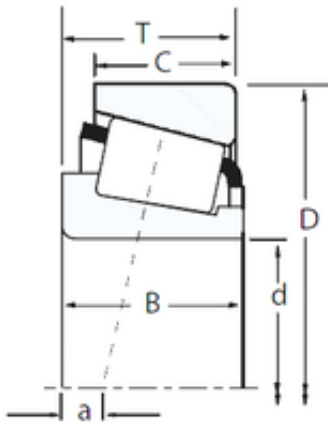

BEARING-MALAYSIA SDN.BHD.

38,1 mm x 69,969 mm x 19,05 mm Timken
13687/13624 tapered roller bearings

Bearing No. 13687/13624

| | |
|----------------|-----------------------|
| Size | 38.1x69.969x21.996 mm |
| Bore Diameter | 38,1 mm |
| Outer Diameter | 69,969 mm |
| Width | 21,996 mm |
| d | 38,1 mm |
| D | 69,969 mm |
| T | 21,996 mm |
| B | 19,05 mm |
| C | 18,029 mm |
| R | 2 mm |
| r | 1,5 mm |

13687/13624 Bearing 2D drawings and 3D CAD models