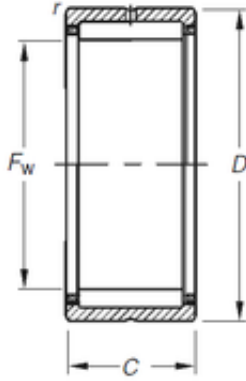

BEARING-MALAYSIA SDN.BHD.

Timken RNA4924 needle roller bearings

Bearing No. RNA4924

Size	135x165x45 mm
Bore Diameter	135 mm
Outer Diameter	165 mm
Width	45 mm
d	135 mm
D	165 mm
C	45 mm
r	1,1 mm
Weight	1,98 Kg
Basic dynamic load rating (C)	177 kN
Basic static load rating (C0)	407 kN
(Grease) Lubrication Speed	3100 r/min

RNA4924 Bearing 2D drawings and 3D CAD models