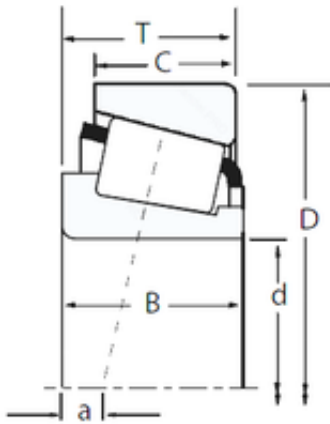

## BEARING-MALAYSIA SDN.BHD.

42,987 mm x 74,988 mm x 19,837 mm Timken  
16986/16929 tapered roller bearings

Bearing No. 16986/16929

Size	42.987x74.988x19.368 mm
Bore Diameter	42,987 mm
Outer Diameter	74,988 mm
Width	19,368 mm
d	42,987 mm
D	74,988 mm
T	19,368 mm
B	19,837 mm
C	14,288 mm
R	1,5 mm
r	1,3 mm

16986/16929 Bearing 2D drawings and 3D CAD models