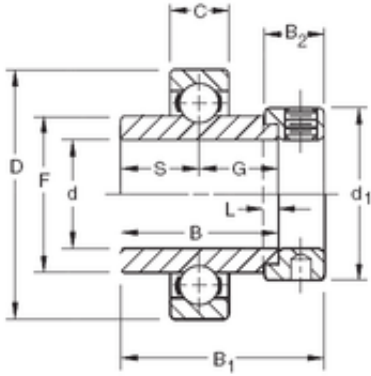

BEARING-MALAYSIA SDN.BHD.

63,5 mm x 120 mm x 68,26 mm Timken
SM1208K deep groove ball bearings

Bearing No. SM1208K

Size	63.5x120x68.26 mm
Bore Diameter	63,5 mm
Outer Diameter	120 mm
Width	68,26 mm
d	63,5 mm
D	120 mm
B	68,26 mm
C	23 mm
d1	96,84 mm
B1	85,73 mm
B2	23,81 mm
F	84,58 mm
G	34,13 mm
L	6,4 mm
S	34,13 mm
Weight	2,472 Kg
Basic dynamic load rating (C)	63 kN

SM1208K Bearing 2D drawings and 3D CAD models