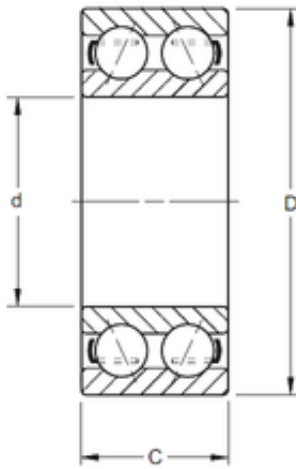

BEARING-MALAYSIA SDN.BHD.

35 mm x 72 mm x 26,97 mm Timken 5207W
angular contact ball bearings

Bearing No. 5207W

Size	35x72x26.97 mm
Bore Diameter	35 mm
Outer Diameter	72 mm
Width	26,97 mm
d	35 mm
D	72 mm
B	26,97 mm
C	26,97 mm
Angle ()	30 °
Weight	0,481 Kg
Basic dynamic load rating (C)	51,5 kN

5207W Bearing 2D drawings and 3D CAD models