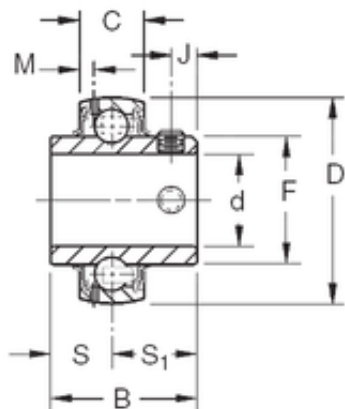

BEARING-MALAYSIA SDN.BHD.

53,975 mm x 100 mm x 55,55 mm Timken
GY1202KRRB deep groove ball bearings

Bearing No. GY1202KRRB

Size	53.975x100x55.55 mm
Bore Diameter	53,975 mm
Outer Diameter	100 mm
Width	55,55 mm
d	53,975 mm
D	100 mm
B	55,55 mm
C	24 mm
S1	33,32 mm
F	69,77 mm
J	10 mm
M	5 mm
S	22,22 mm
Thread (G)	M10X1,5
Basic dynamic load rating (C)	48 kN

GY1202KRRB Bearing 2D drawings and 3D CAD models